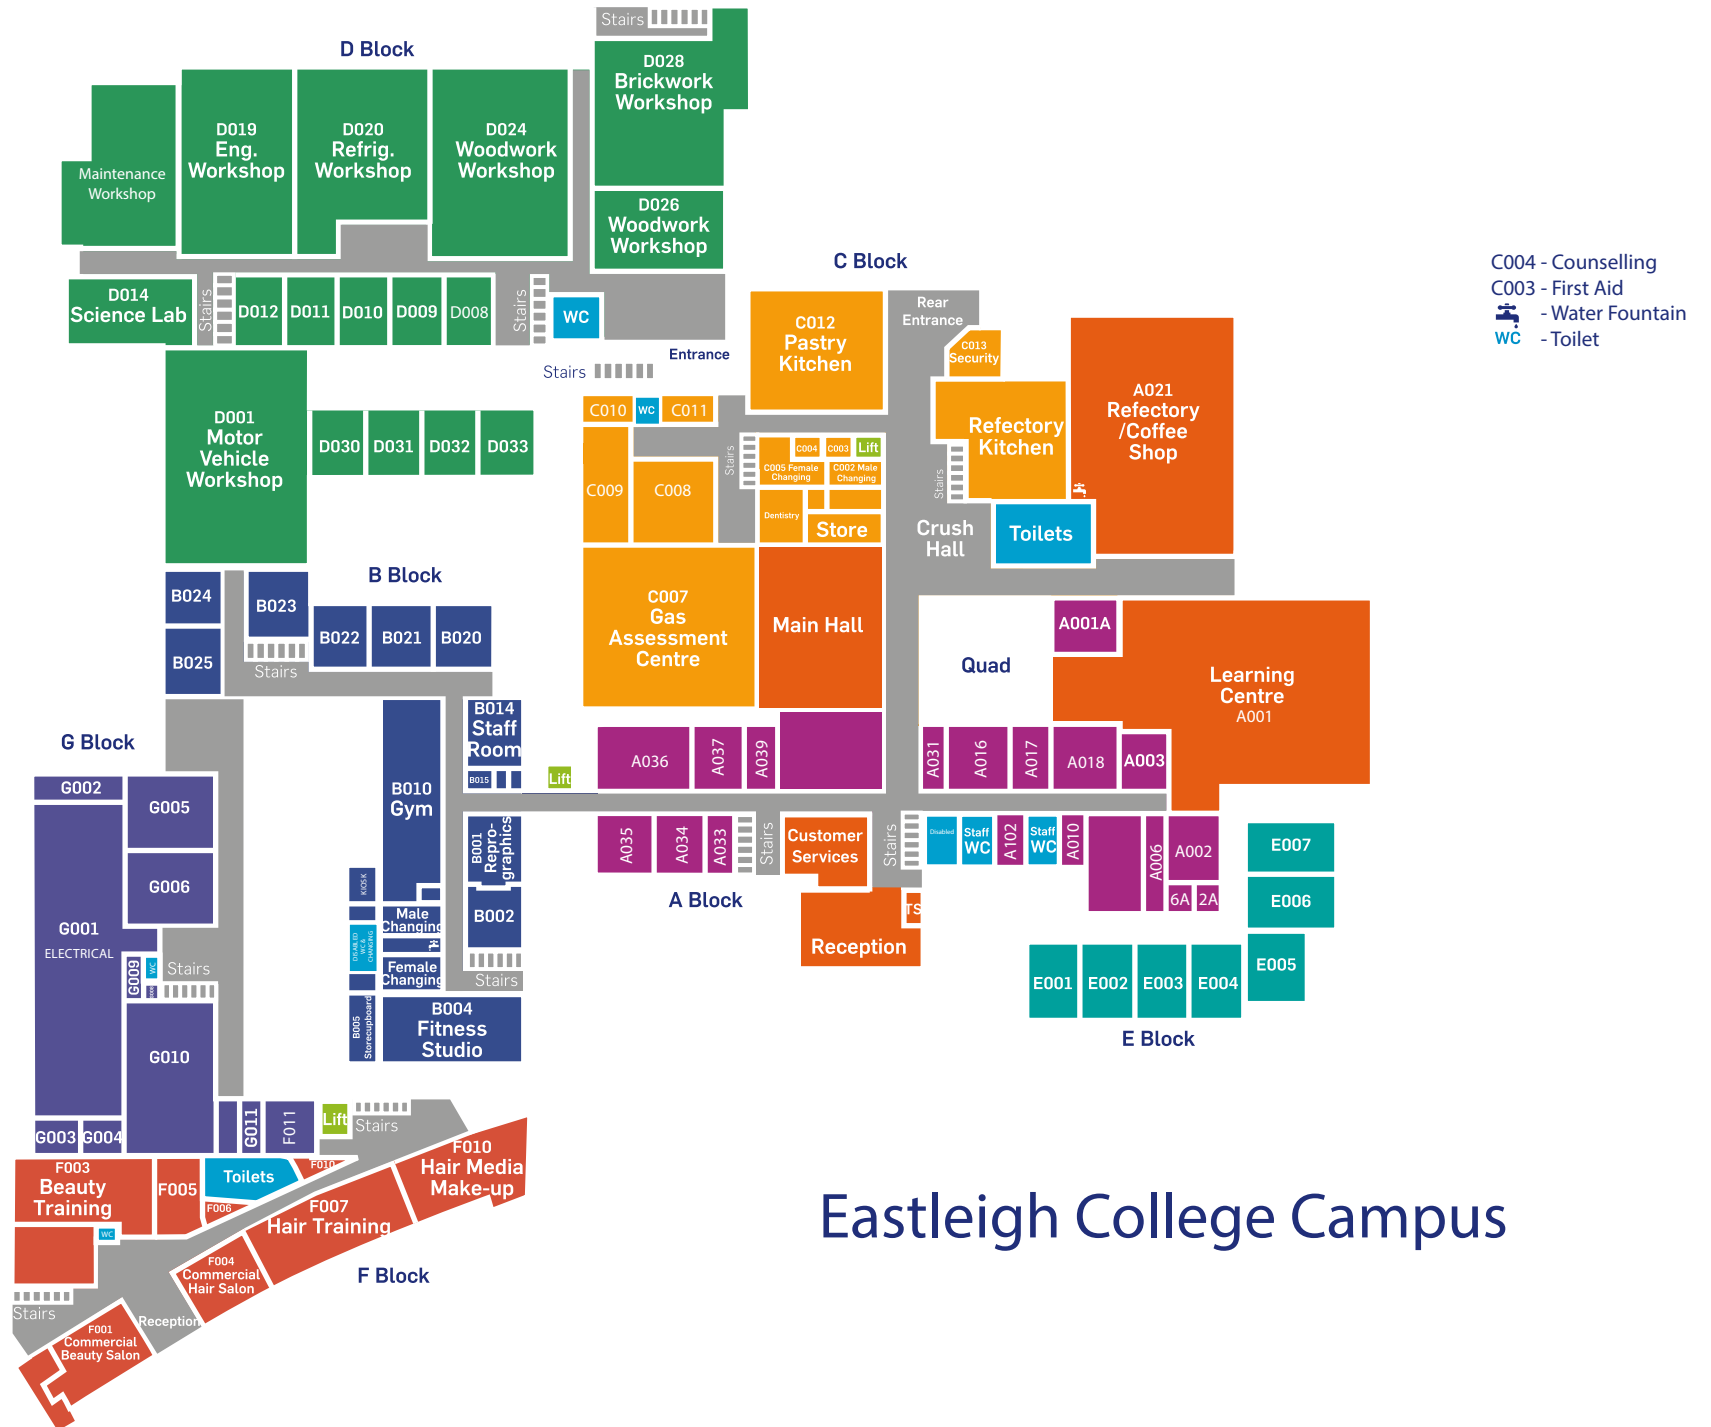

Pedestrian

Motor Vehicle Workshop

C Block

Refractory

Cranbury Road

To Desborough Road Car Park

Learning Centre

B Block

A Block

Customer Services

G Block

Visitor Car Park

Reception

E Block

Chestnut Avenue

F Block

Eastleigh College Campus

Eastleigh College Campus

Eastleigh College Campus: A, C & E Block

Ground Floor

1st Floor

2nd Floor

Eastleigh College Campus: B, F & G Block

Ground Floor