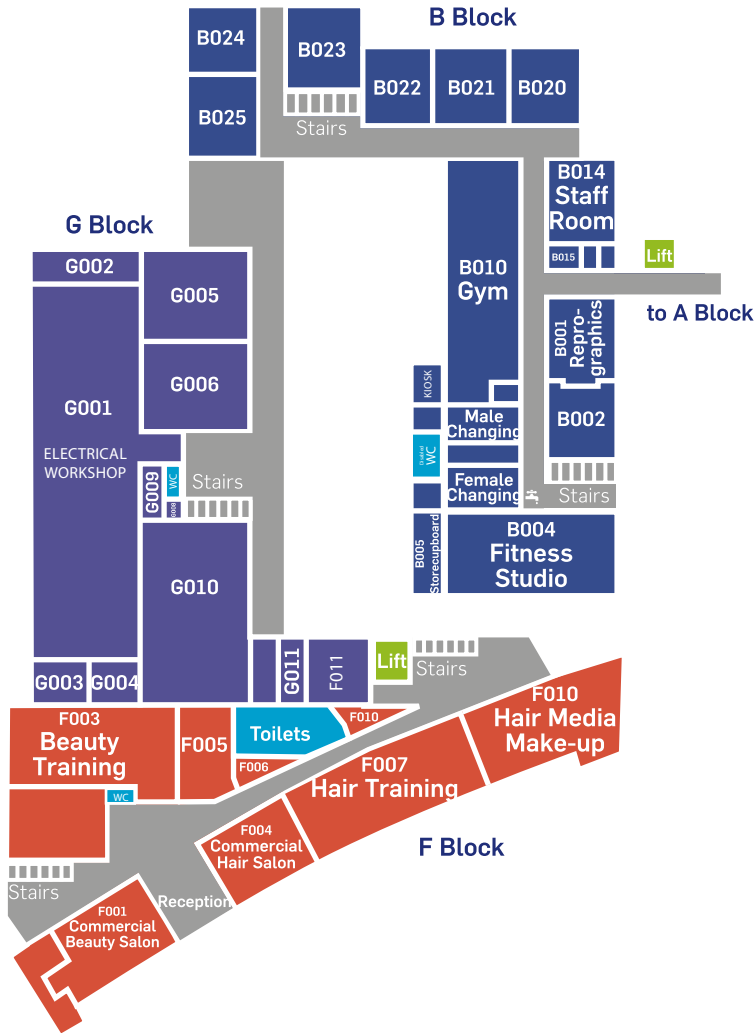

Pedestrian

Motor Vehicle Workshop

C Block

Refractory

Cranbury Road

To Desborough Road Car Park

Learning Centre

B Block

A Block

Customer Services

G Block

Visitor Car Park

Reception

E Block

Chestnut Avenue

F Block

Eastleigh College Campus

Eastleigh College Campus

Eastleigh College Campus: A, C & E Block

Ground Floor

1st Floor

2nd Floor

Eastleigh College Campus: B, F & G Block

Ground Floor

1st Floor

2nd Floor

Ground Floor

2nd Floor

1st Floor