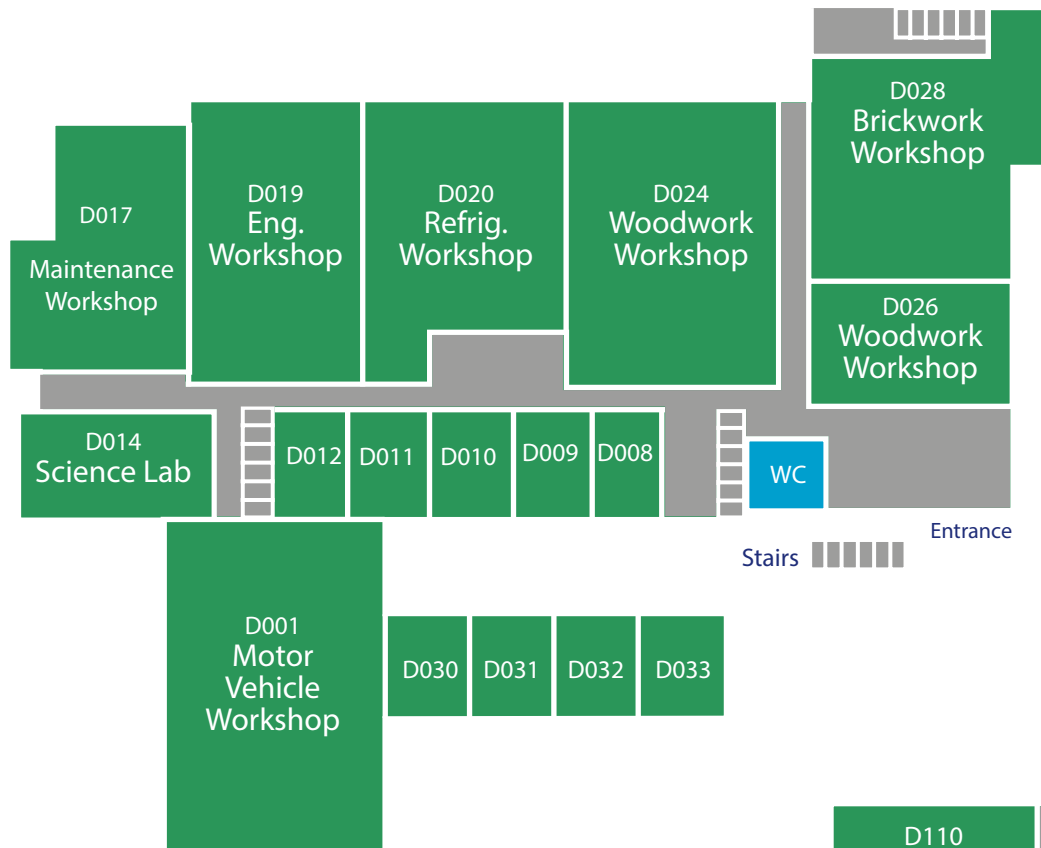

Pedestrian

Motor Vehicle Workshop

C Block

Refractory

Cranbury Road

To Desborough Road Car Park

Learning Centre

B Block

A Block

Customer Services

G Block

Visitor Car Park

Reception

E Block

Chestnut Avenue

F Block

Eastleigh College Campus

Eastleigh College Campus

Eastleigh College Campus: A, C & E Block

Ground Floor

1st Floor

2nd Floor

Eastleigh College Campus: B, F & G Block

Ground Floor

1st Floor

2nd Floor

Ground Floor

2nd Floor

1st Floor